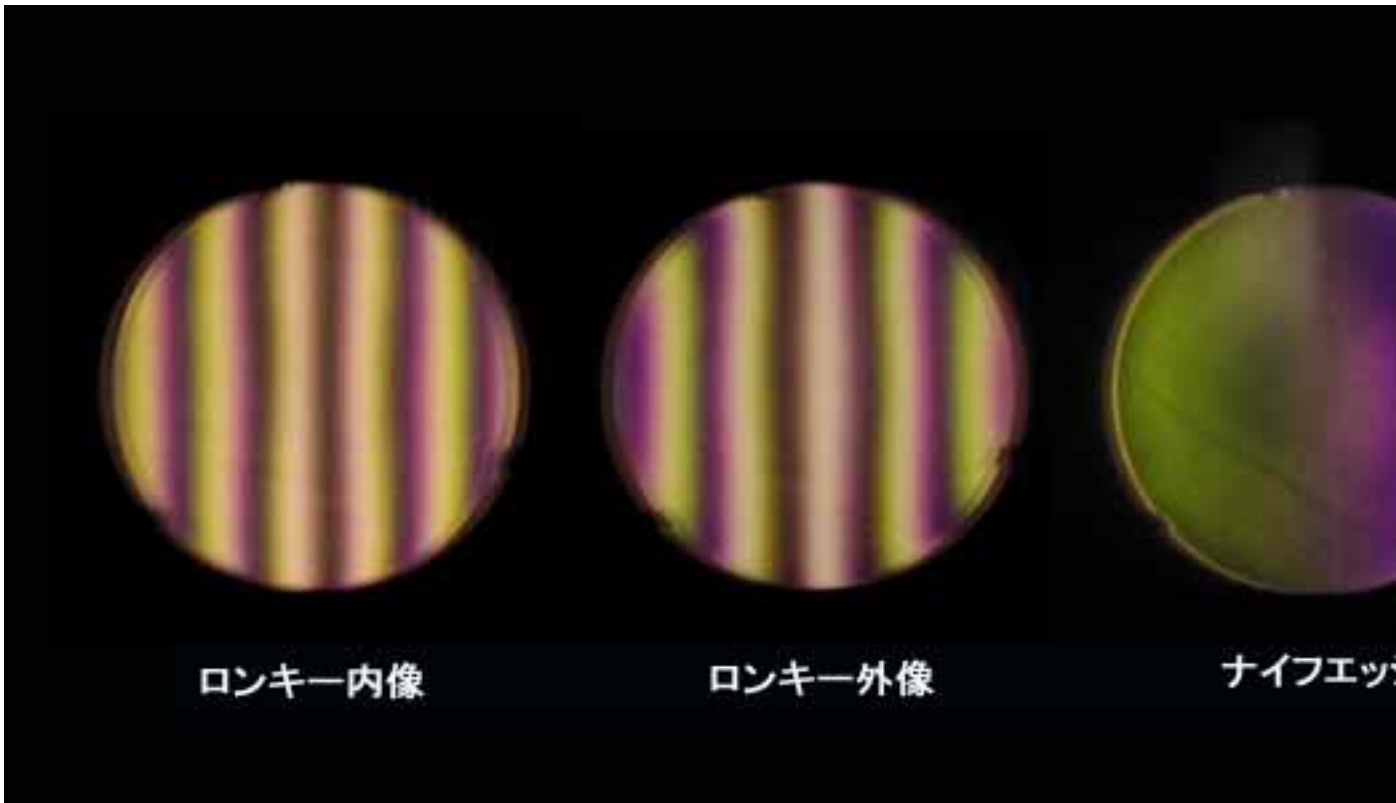

Refractor Optical Performance Results

This page was translated from the Japanese site:
http://homepage3.nifty.com/cz_telesco/refractor_test.htm

LEFT IMAGE: Ronchi Test, Inside Focus
CENTER IMAGE: Ronchi Test, Outside Focus
RIGHT IMAGE: Level of Chromatic Aberration

Zeiss C62/840 Telementor

Zeiss C80/500 achromat

Zeiss C 80/500

Mizar/Japan 80 mm F/8 2-Lens Fluorite Apo

Tele Vue 85 mm F/7 Apo

ADVIX 100 mm F/15 2-lens Achromat

Zeiss AS 100/1000 Semi-Apo

Vixen 102 mm F/9 , 2-Lens Fluorite Apo

Takahashi FS 102 mm F/8, 2-Lens Fluorite Apo

Takahashi 102 mm F/10 2-Lens Fluorite

William Optics (Russian TMB Optik) , TMB 100/800 3-Lens SD Apo

William Optics FLT 110 (TEC/USA 110 mm F/6.5 Triplet Apo)