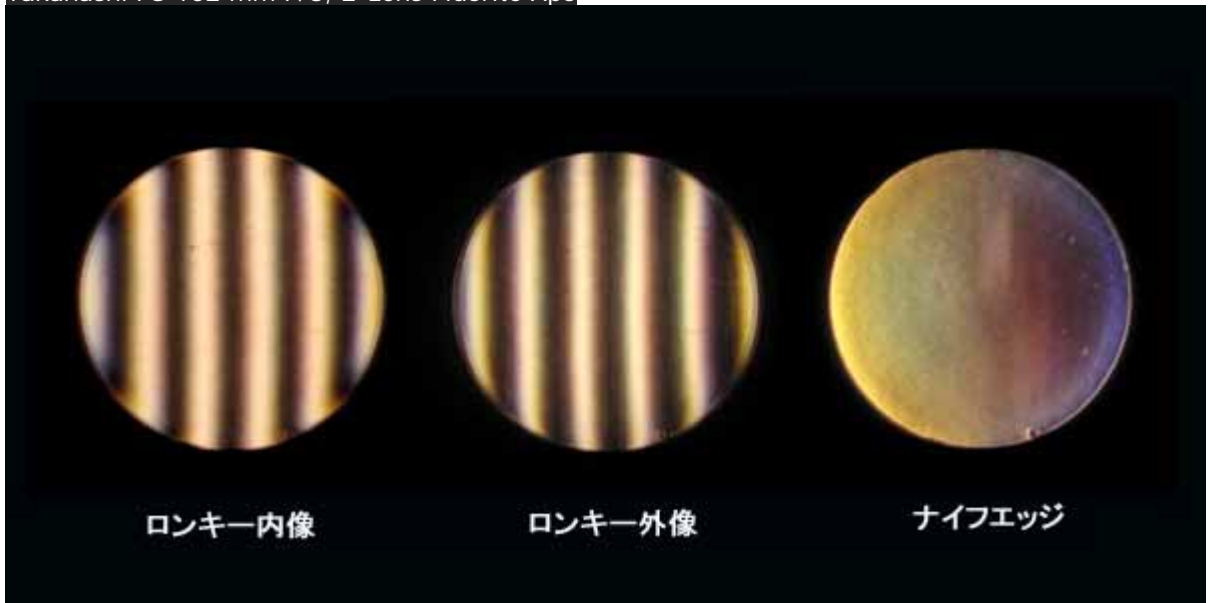

Takahashi FS 102 mm F/8, 2-Lens Fluorite Apo