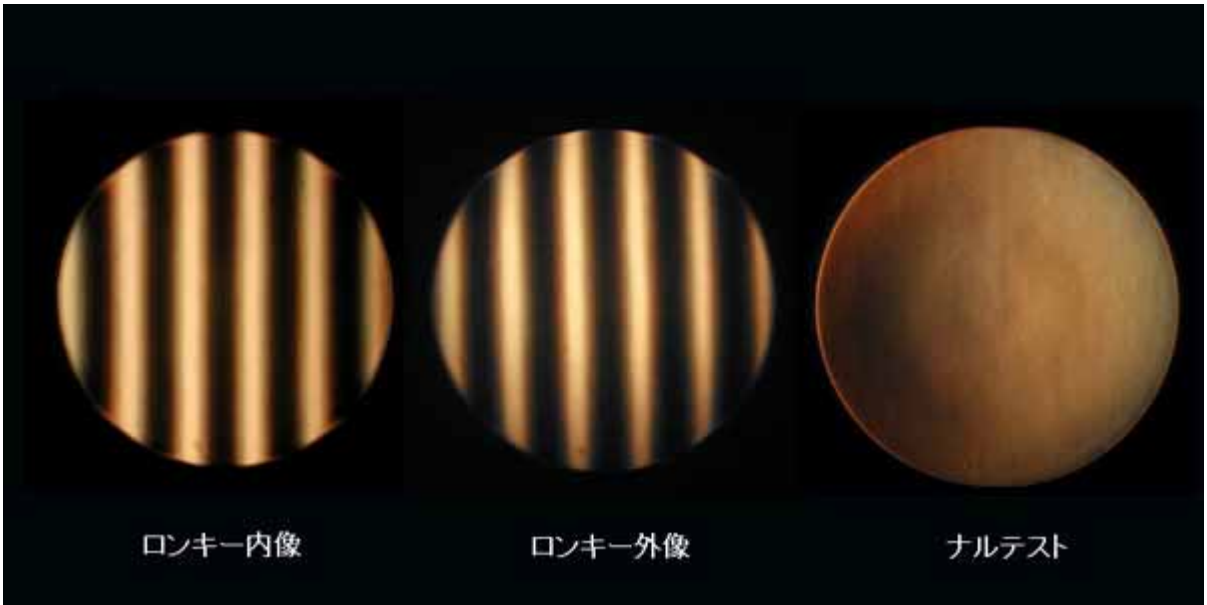

Zeiss APQ 100 mm /640 3-Lens Fluorite Apo

Zeiss APQ 100 mm /640 3-Lens Fluorite Apo

Tele Vue 101 Petzval SD Apo, SDF Model

Tele Vue 101 mm F/540 mm Petzval Apo, NP 101

NIKON 100 mm F/12 ED Apo

Pentax SDP 105 mm F/6.4 , 4 Lens SD Apo