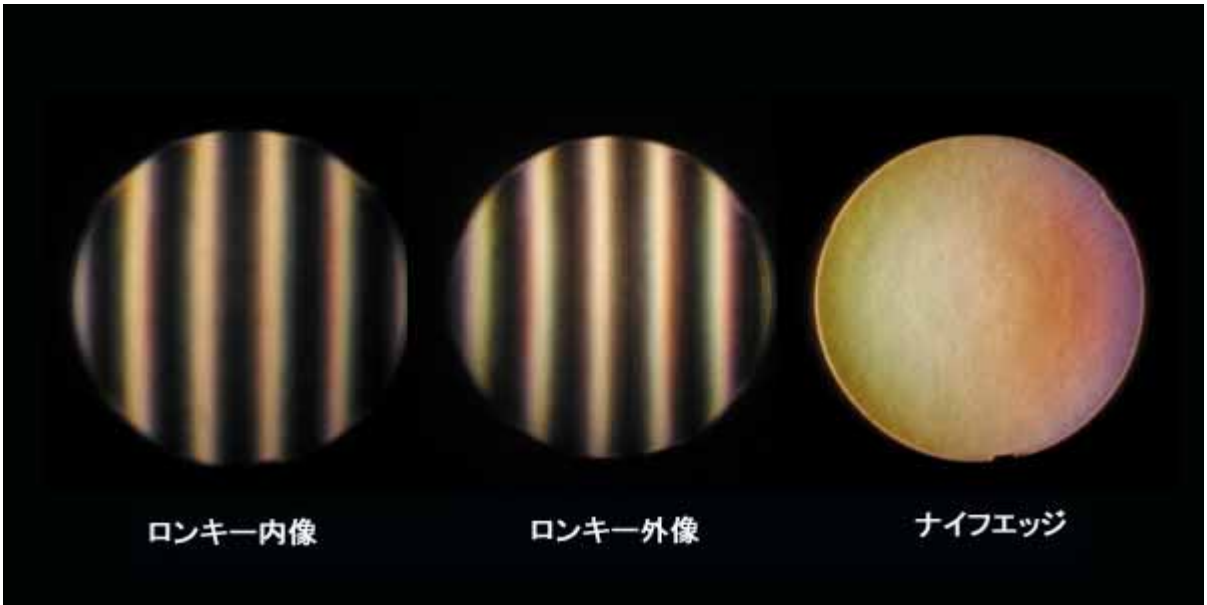

Tele Vue 85 mm F/7 Apo

ADVIX 100 mm F/15 2-lens Achromat