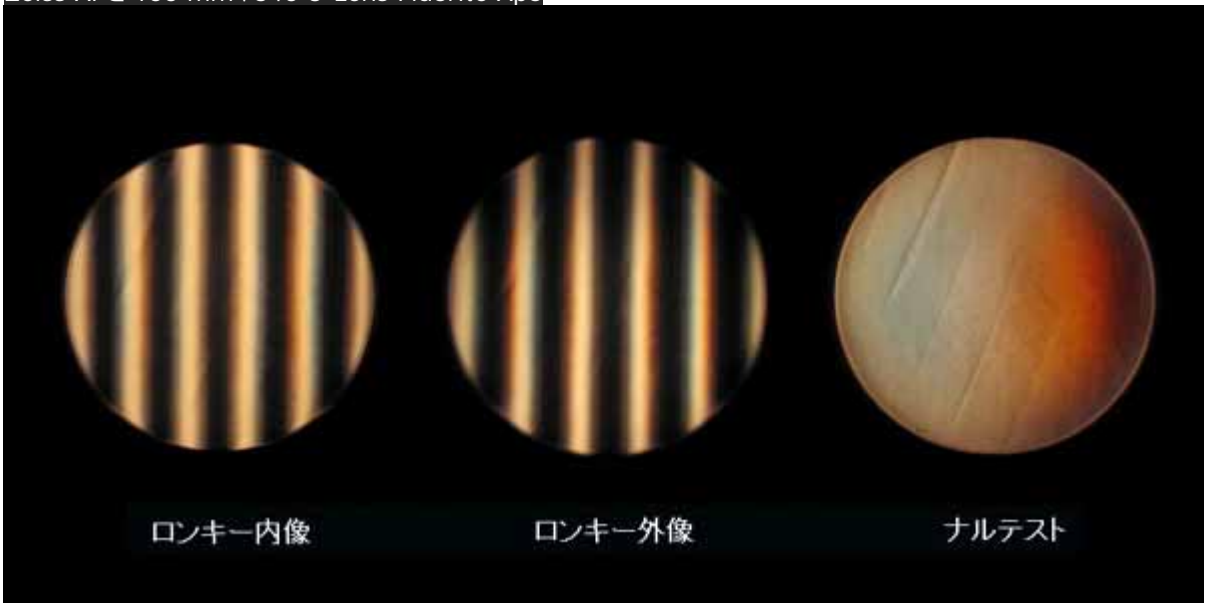

Zeiss APQ 100 mm /640 3-Lens Fluorite Apo