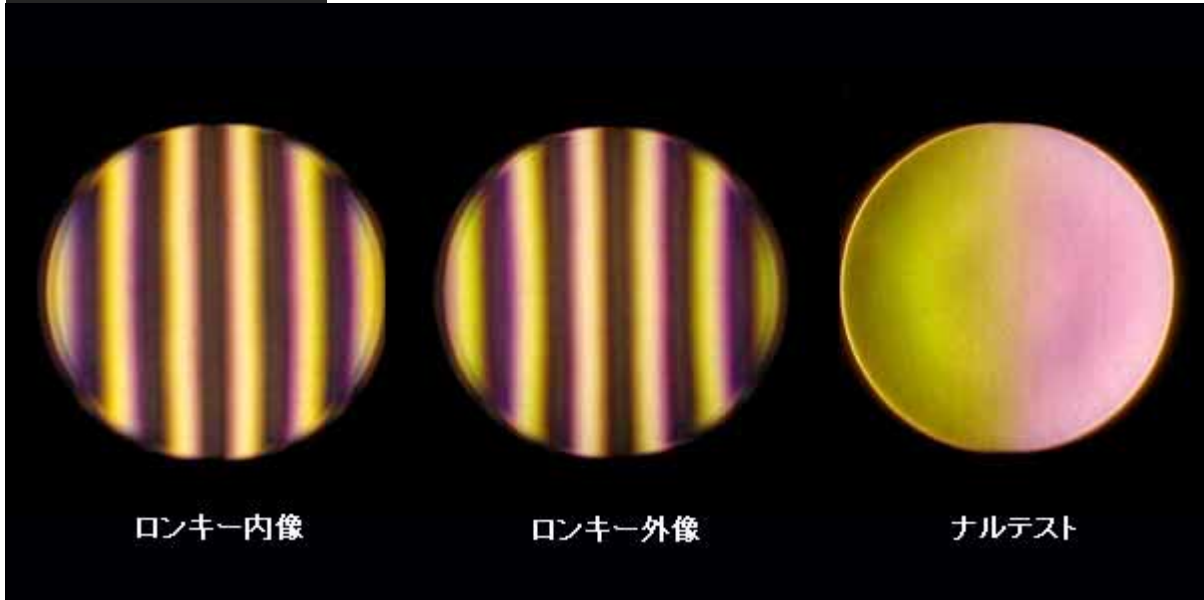

Refractor Optical Performance Results

This page was translated from the Japanese site:
<http://homepage3.nifty.com/cz_telesco/refractor_test.htm>

LEFT IMAGE: Ronchi Test, Inside Focus
CENTER IMAGE: Ronchi Test, Outside Focus
RIGHT IMAGE: Level of Chromatic Aberration

Zeiss C62/840 Telementor

Zeiss C80/500 achromat