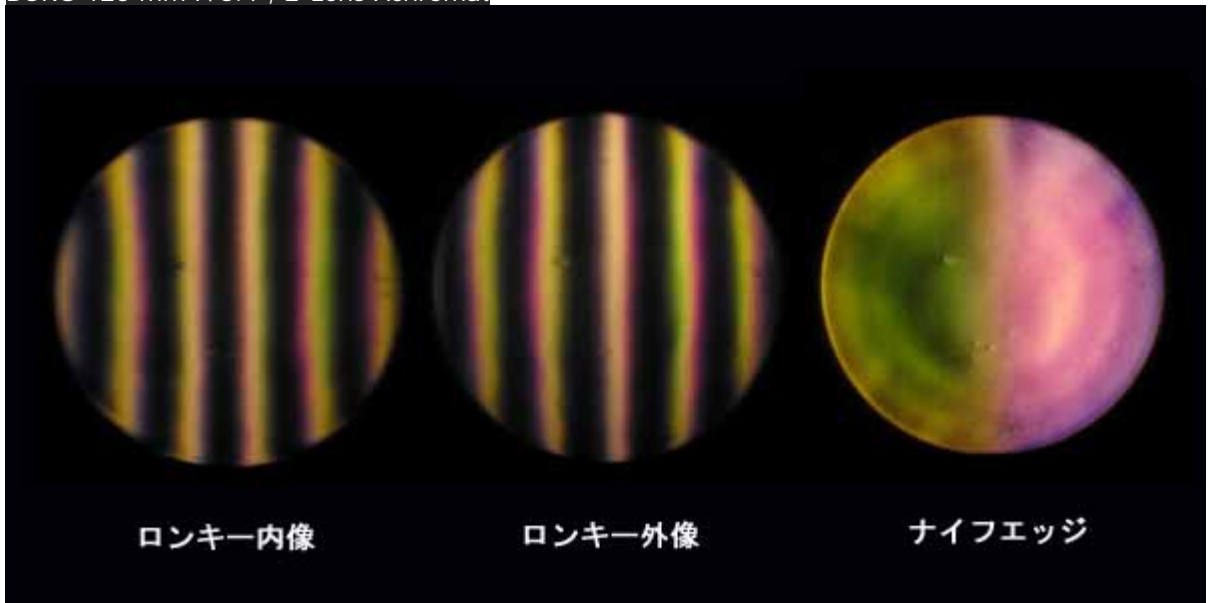

BORG 125 mm F/6.4 , 2-Lens Achromat