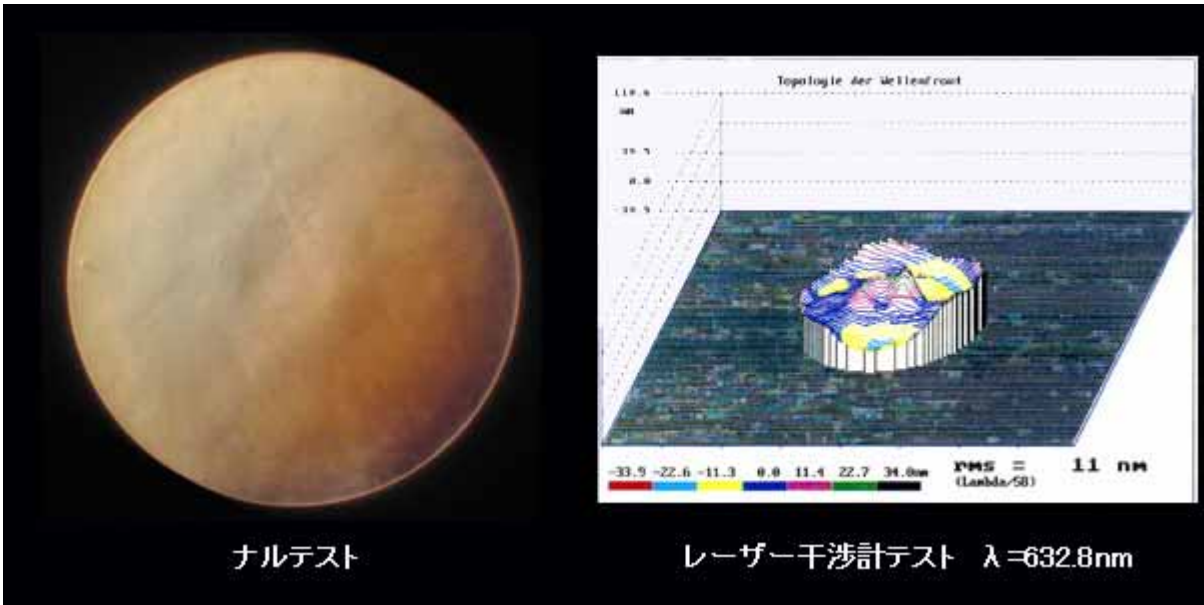

Takahashi TOA 150 mm F/7.3, 3-Lens ED Apo