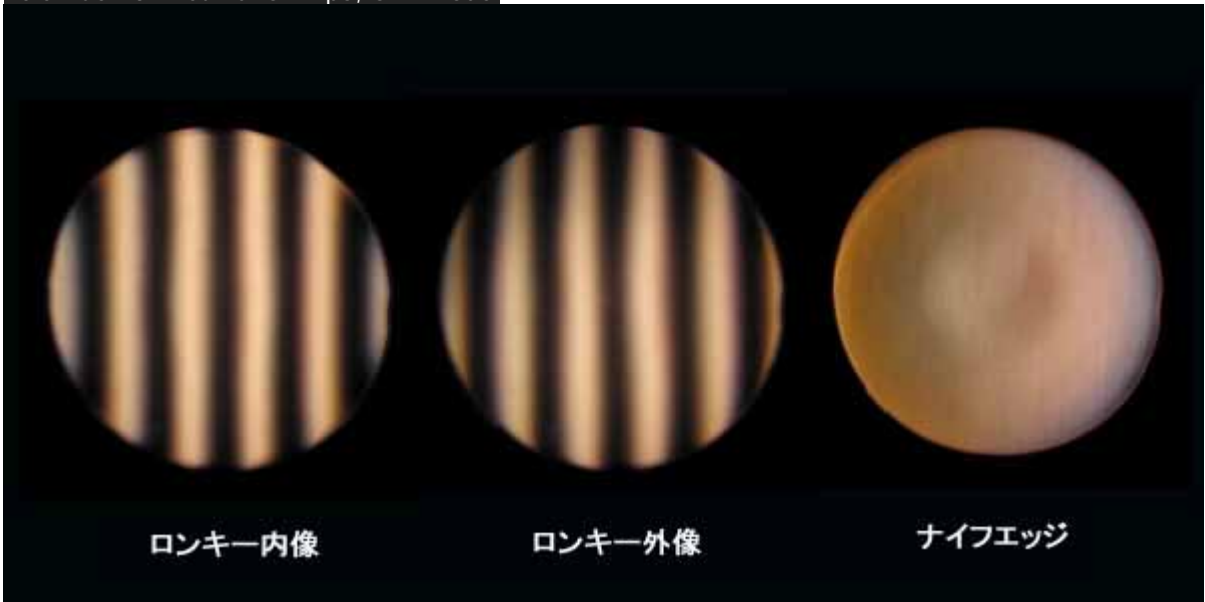

Tele Vue 101 Petzval SD Apo, SDF Model