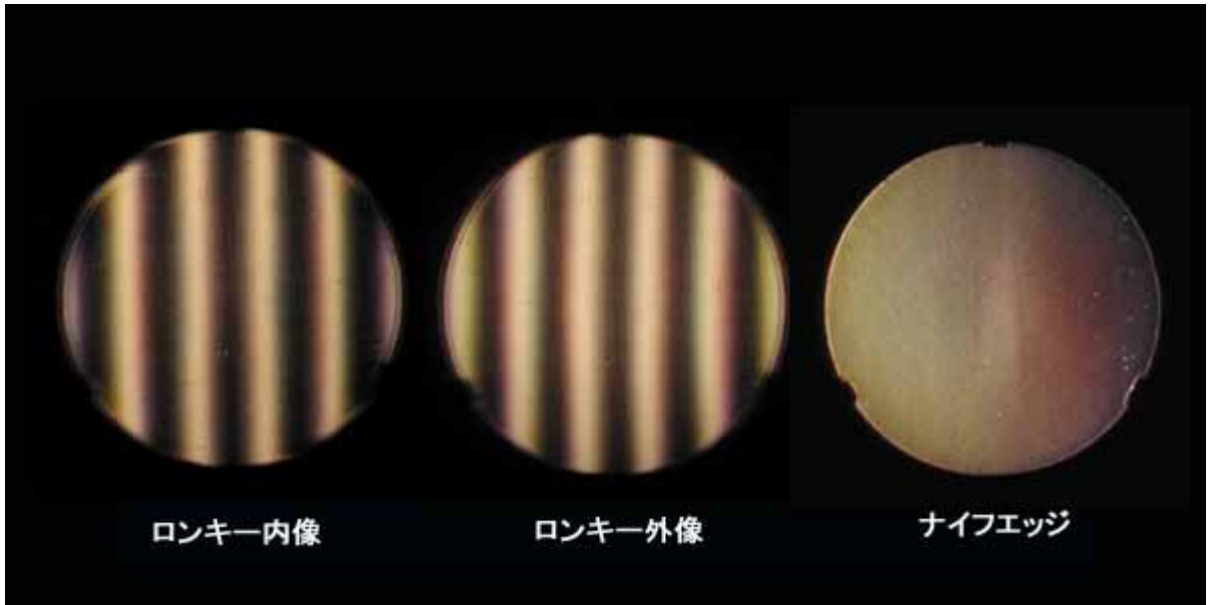

Vixen 102 mm F/9 , 2-Lens Fluorite Apo