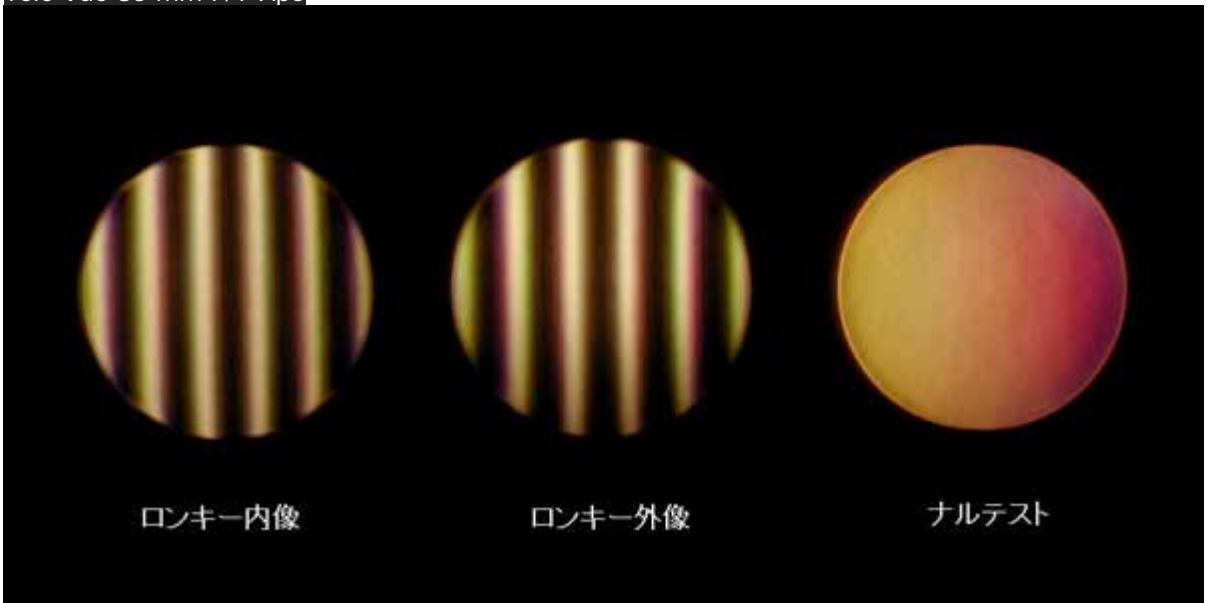

Tele Vue 85 mm F/7 Apo