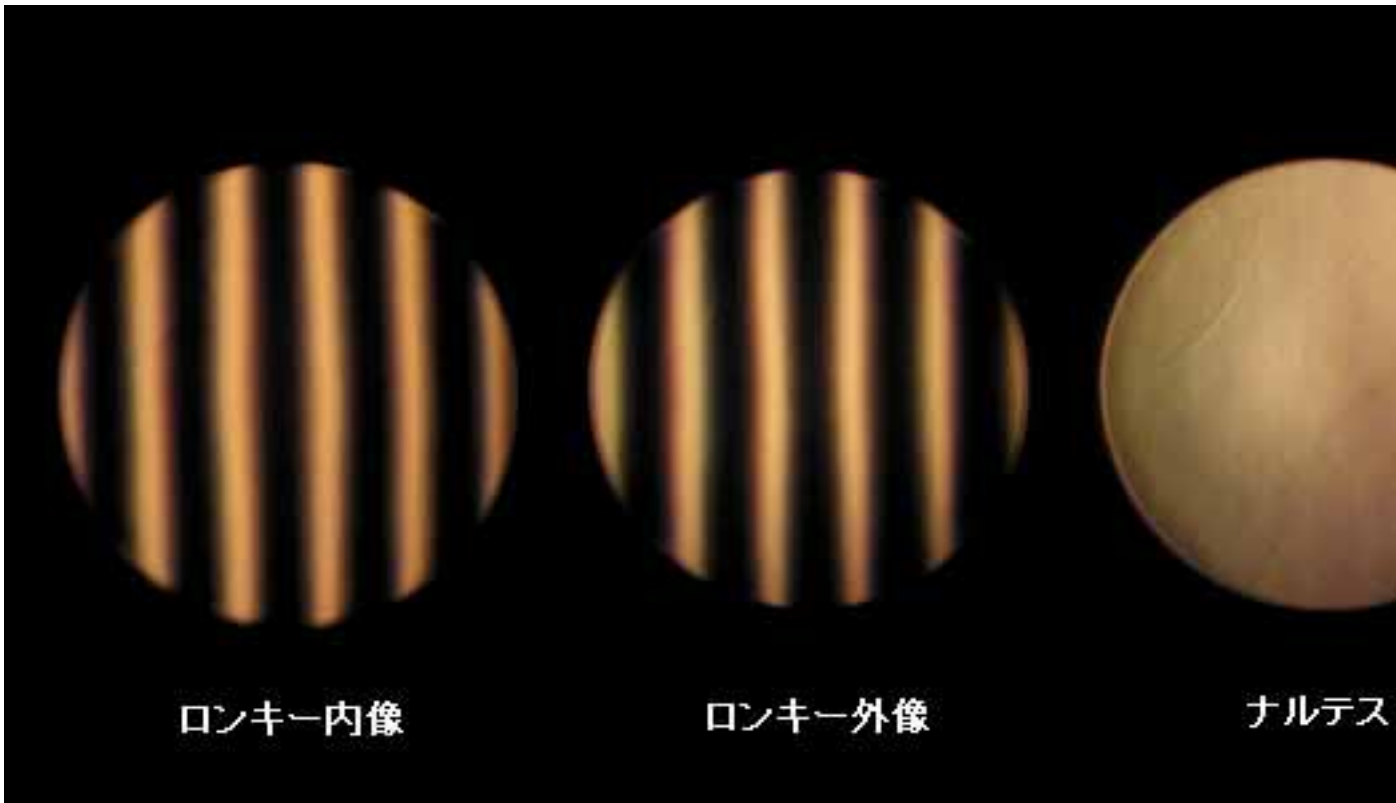

Zeiss APQ 100 mm /640 3-Lens Fluorite Apo

Zeiss APQ 100 mm /640 3-Lens Fluorite Apo

Tele Vue 101 Petzval SD Apo, SDF Model

Tele Vue 101 mm F/540 mm Petzval Apo, NP 101

NIKON 100 mm F/12 ED Apo

Pentax SDP 105 mm F/6.4 , 4 Lens SD Apo