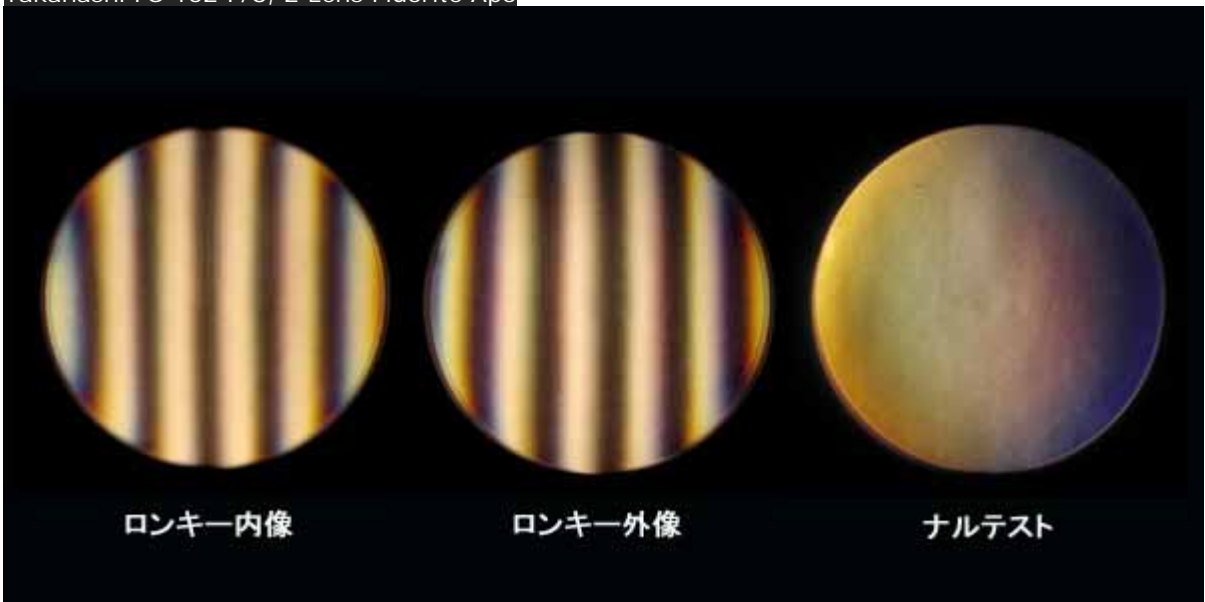

Takahashi FS 152 F/8, 2 Lens Fluorite Apo