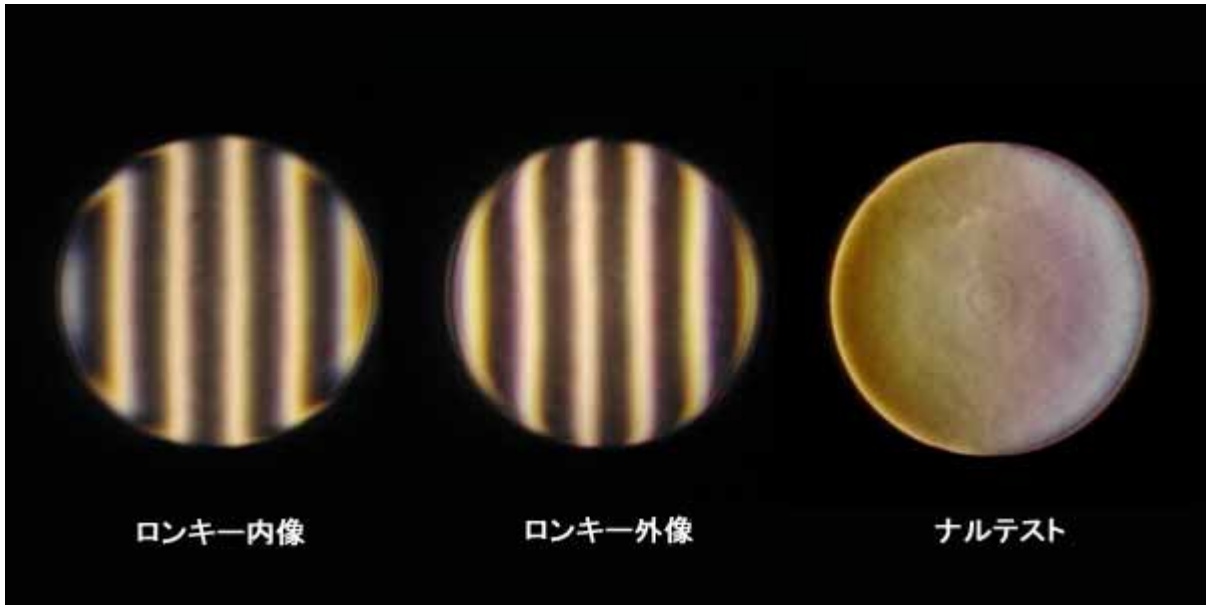

Refractor Optical Performance Results

This page was translated from the Japanese site:
http://homepage3.nifty.com/cz_telesco/refractor_test.htm

LEFT IMAGE: Ronchi Test, Inside Focus
CENTER IMAGE: Ronchi Test, Outside Focus
RIGHT IMAGE: Level of Chromatic Aberration

Takahashi FS 102 mm F/8, 2-Lens Fluorite Apo

Takahashi 102 mm F/10 2-Lens Fluorite

William Optics (Russian TMB Optik) , TMB 100/800 3-Lens SD Apo

William Optics FLT 110 (TEC/USA 110 mm F/6.5 Triplet Apo)