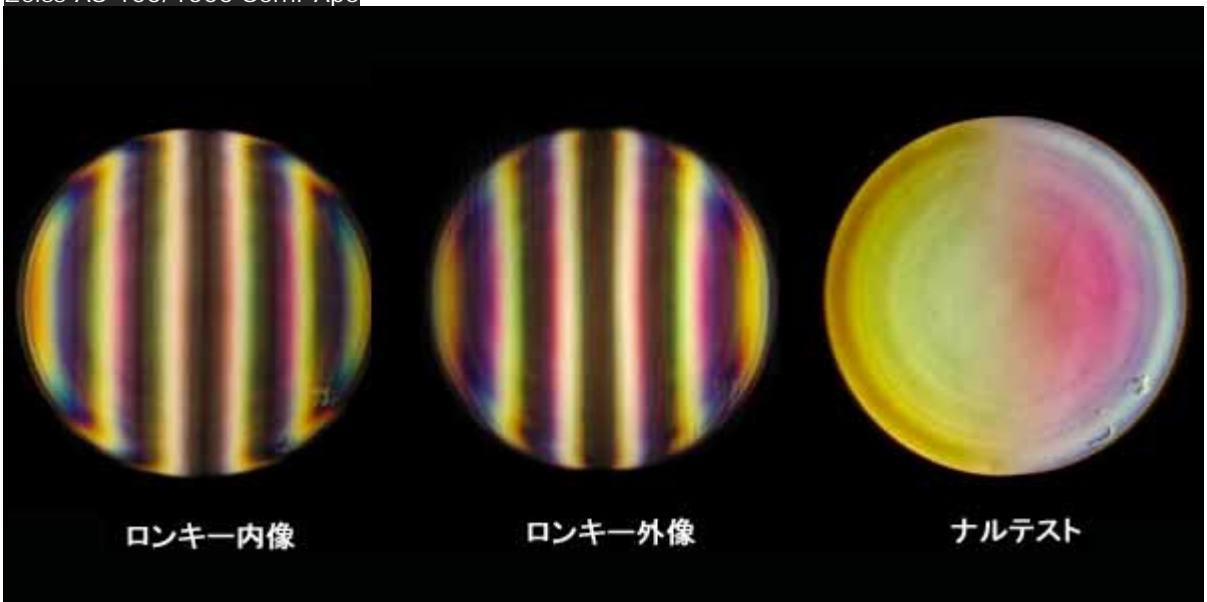

Zeiss AS 100/1000 Semi-Apo