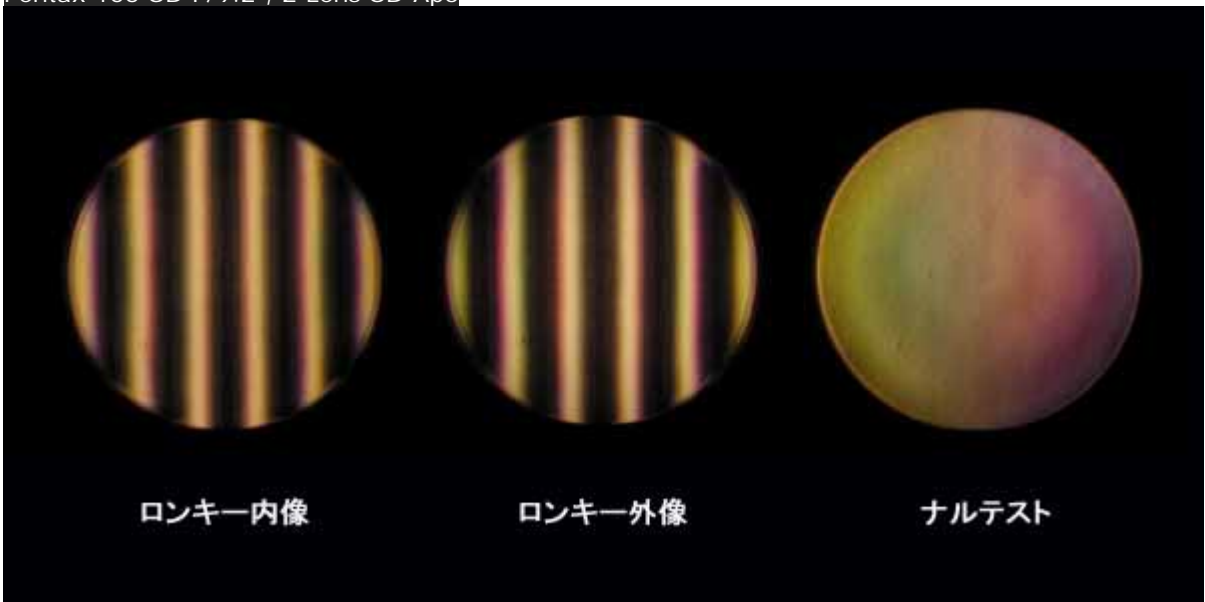

Pentax 105 SD F/9.2 , 2 Lens SD Apo