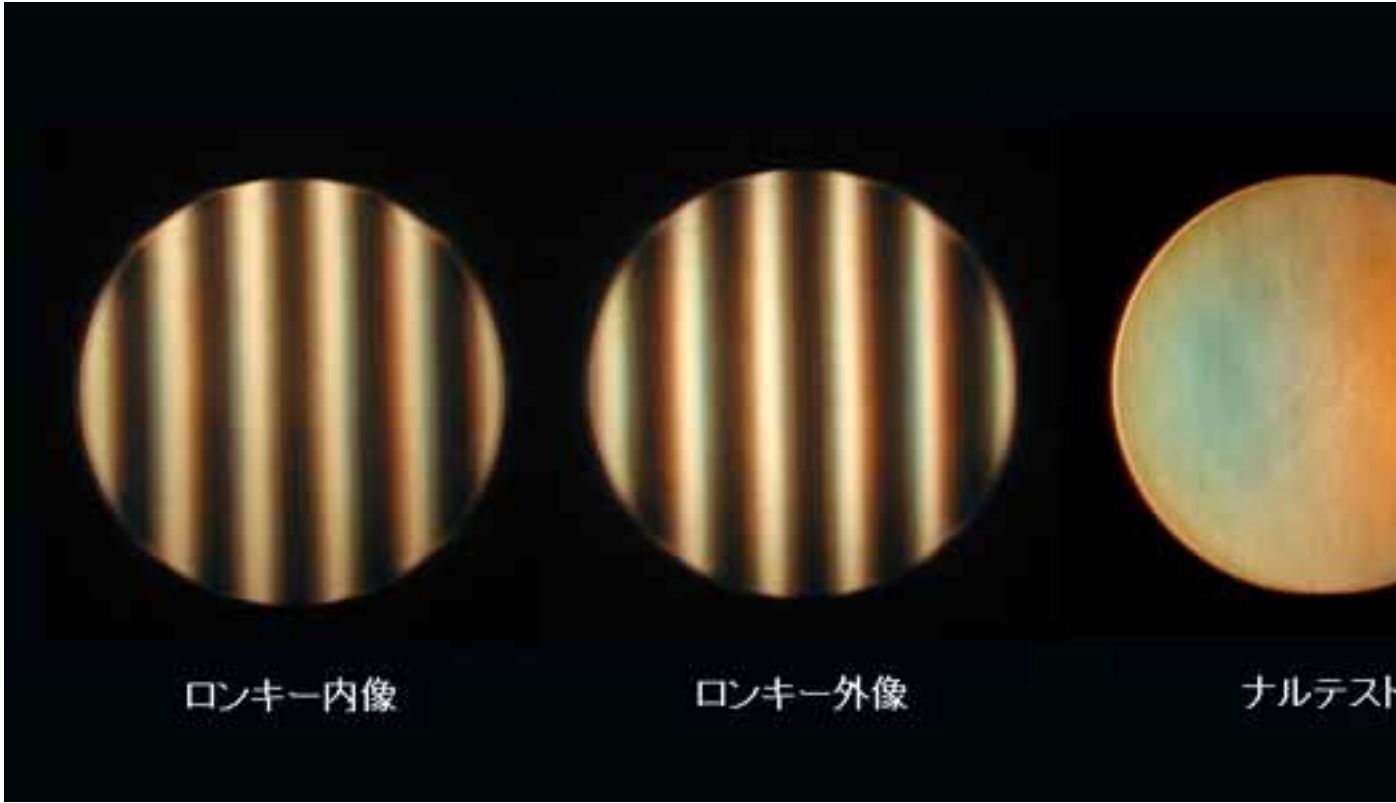

Tele Vue 101 Petzval SD Apo, SDF Model

Tele Vue 101 mm F/540 mm Petzval Apo, NP 101