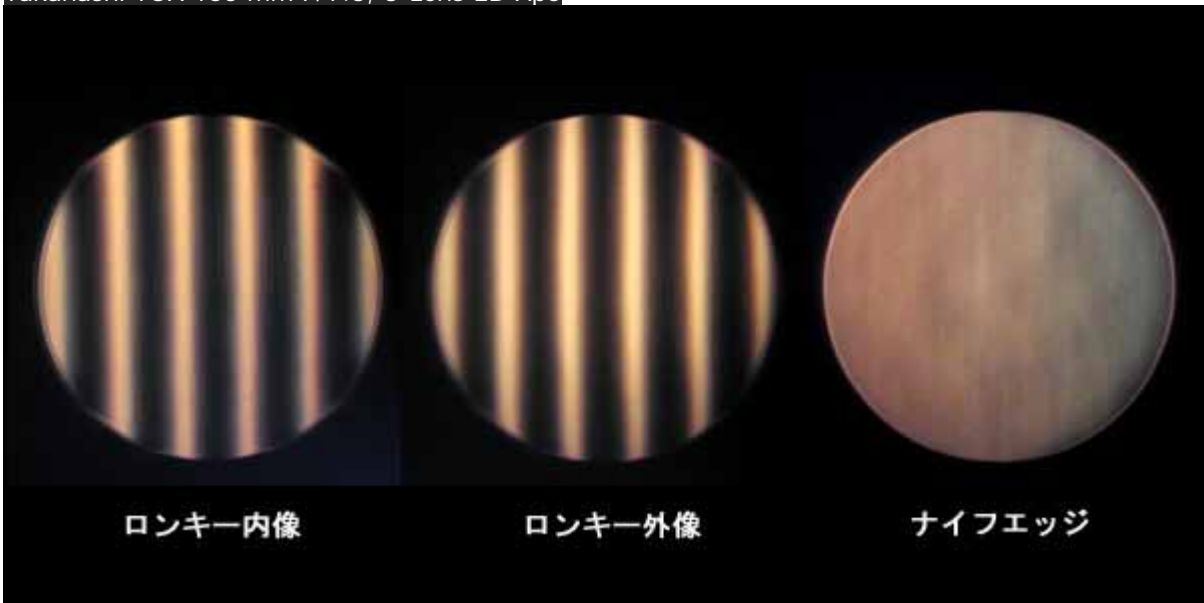

Takahashi TOA 150 mm F/7.3, 3-Lens ED Apo