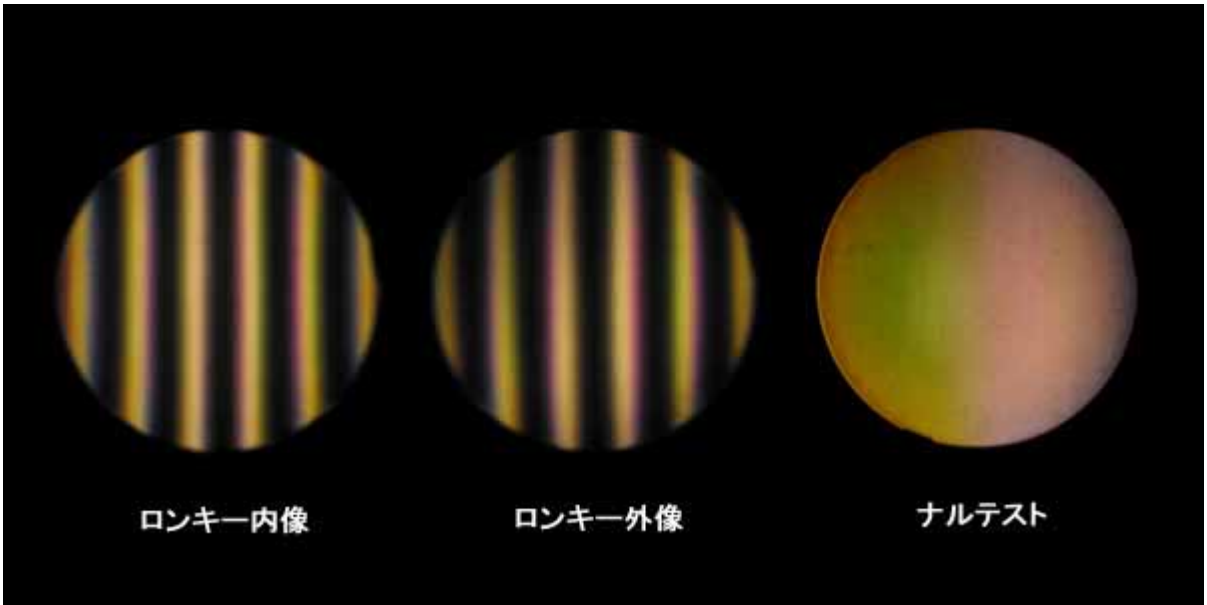

Zeiss C 80/500

Mizar/Japan 80 mm F/8 2-Lens Fluorite Apo