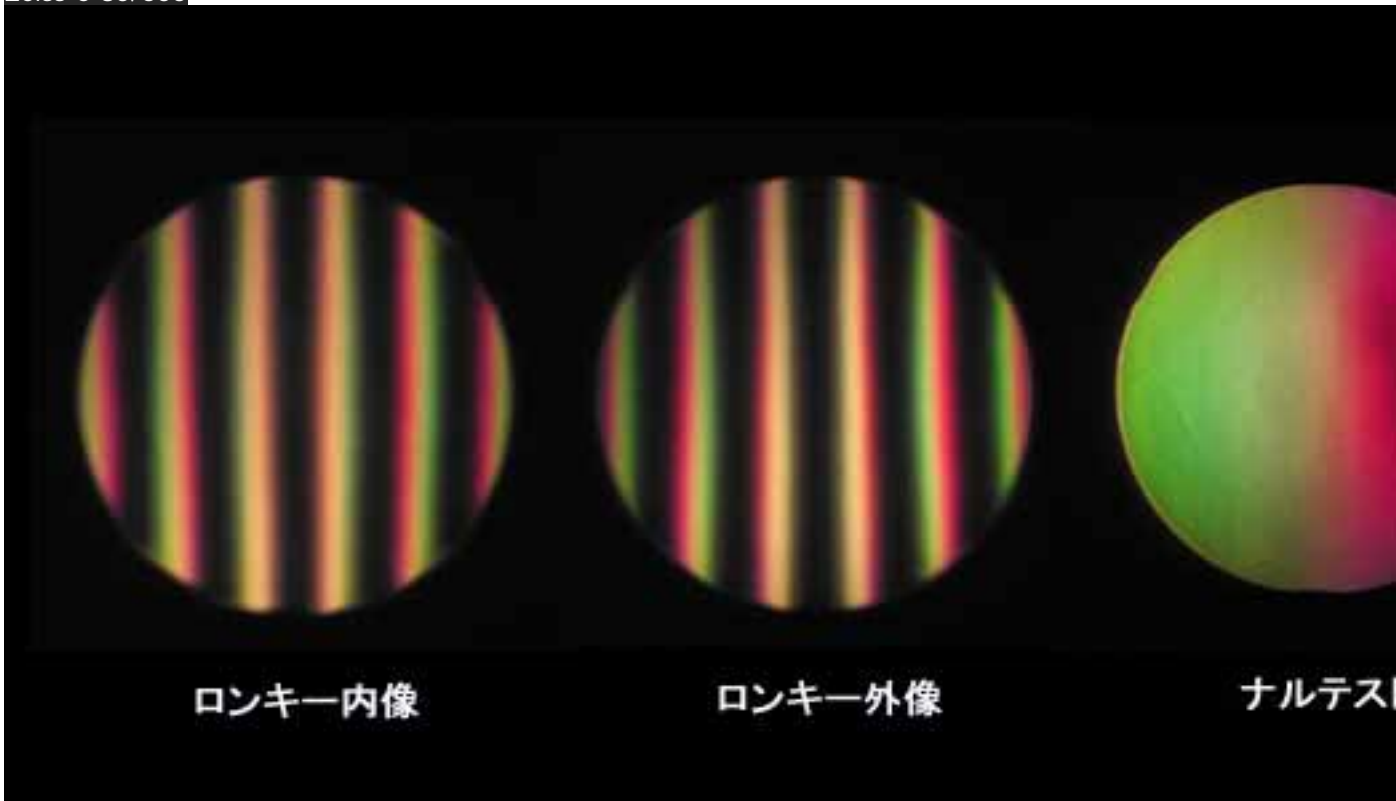

Zeiss C 80/500