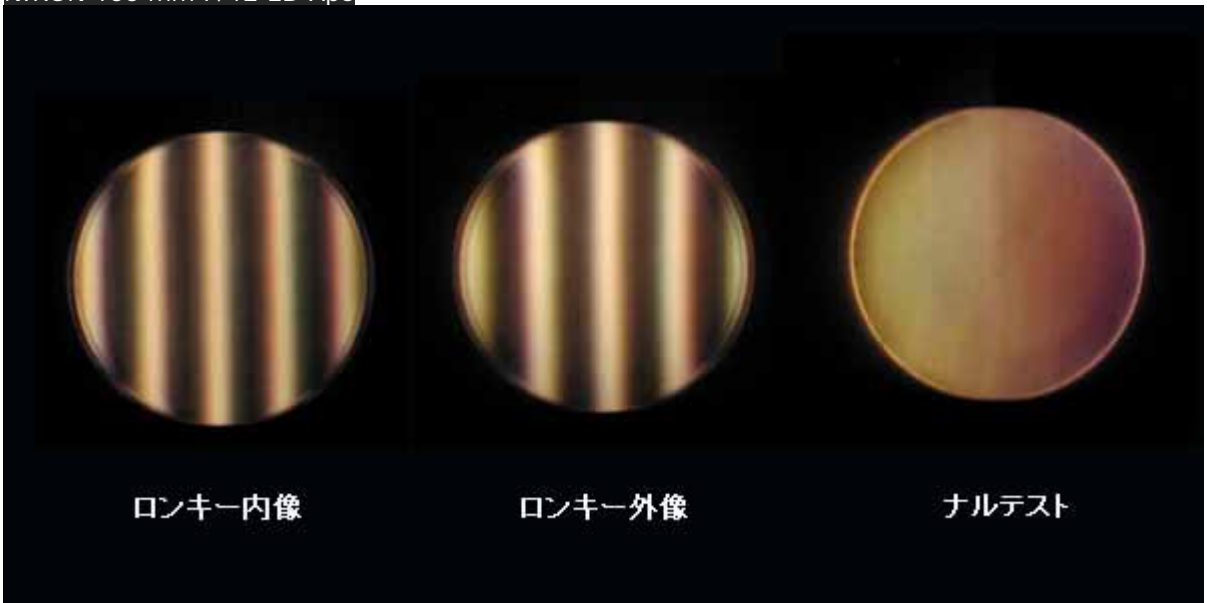

Zeiss APQ 100 mm /640 3-Lens Fluorite Apo

Zeiss APQ 100 mm /640 3-Lens Fluorite Apo

Tele Vue 101 Petzval SD Apo, SDF Model

Tele Vue 101 mm F/540 mm Petzval Apo, NP 101

NIKON 100 mm F/12 ED Apo

Pentax SDP 105 mm F/6.4 , 4 Lens SD Apo