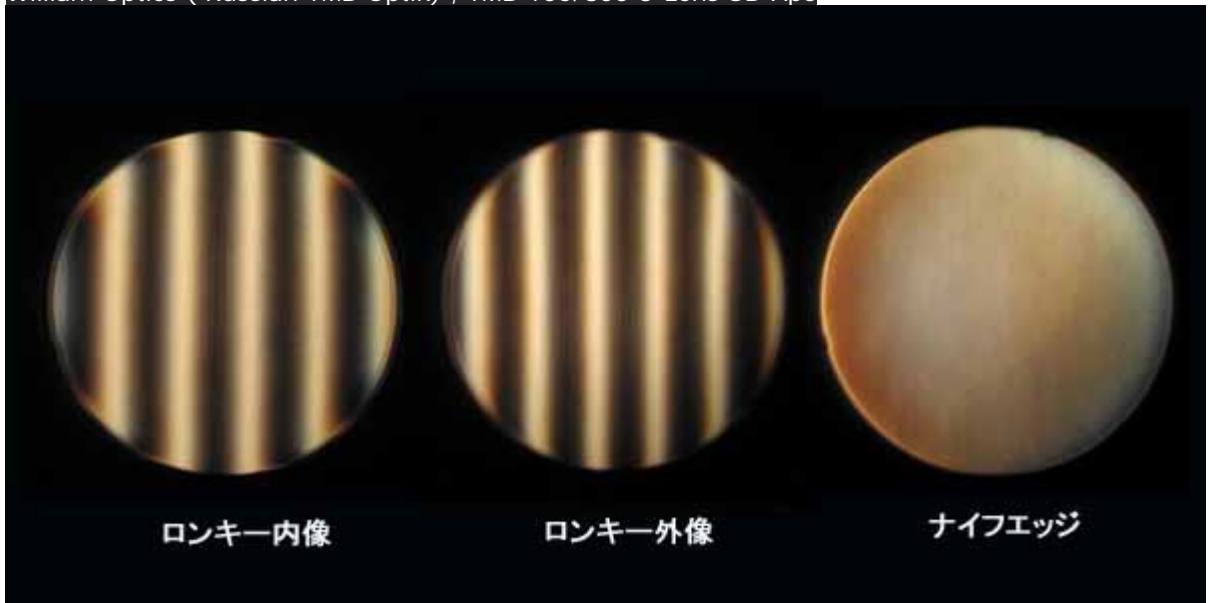

William Optics (Russian TMB Optik) , TMB 100/800 3-Lens SD Apo